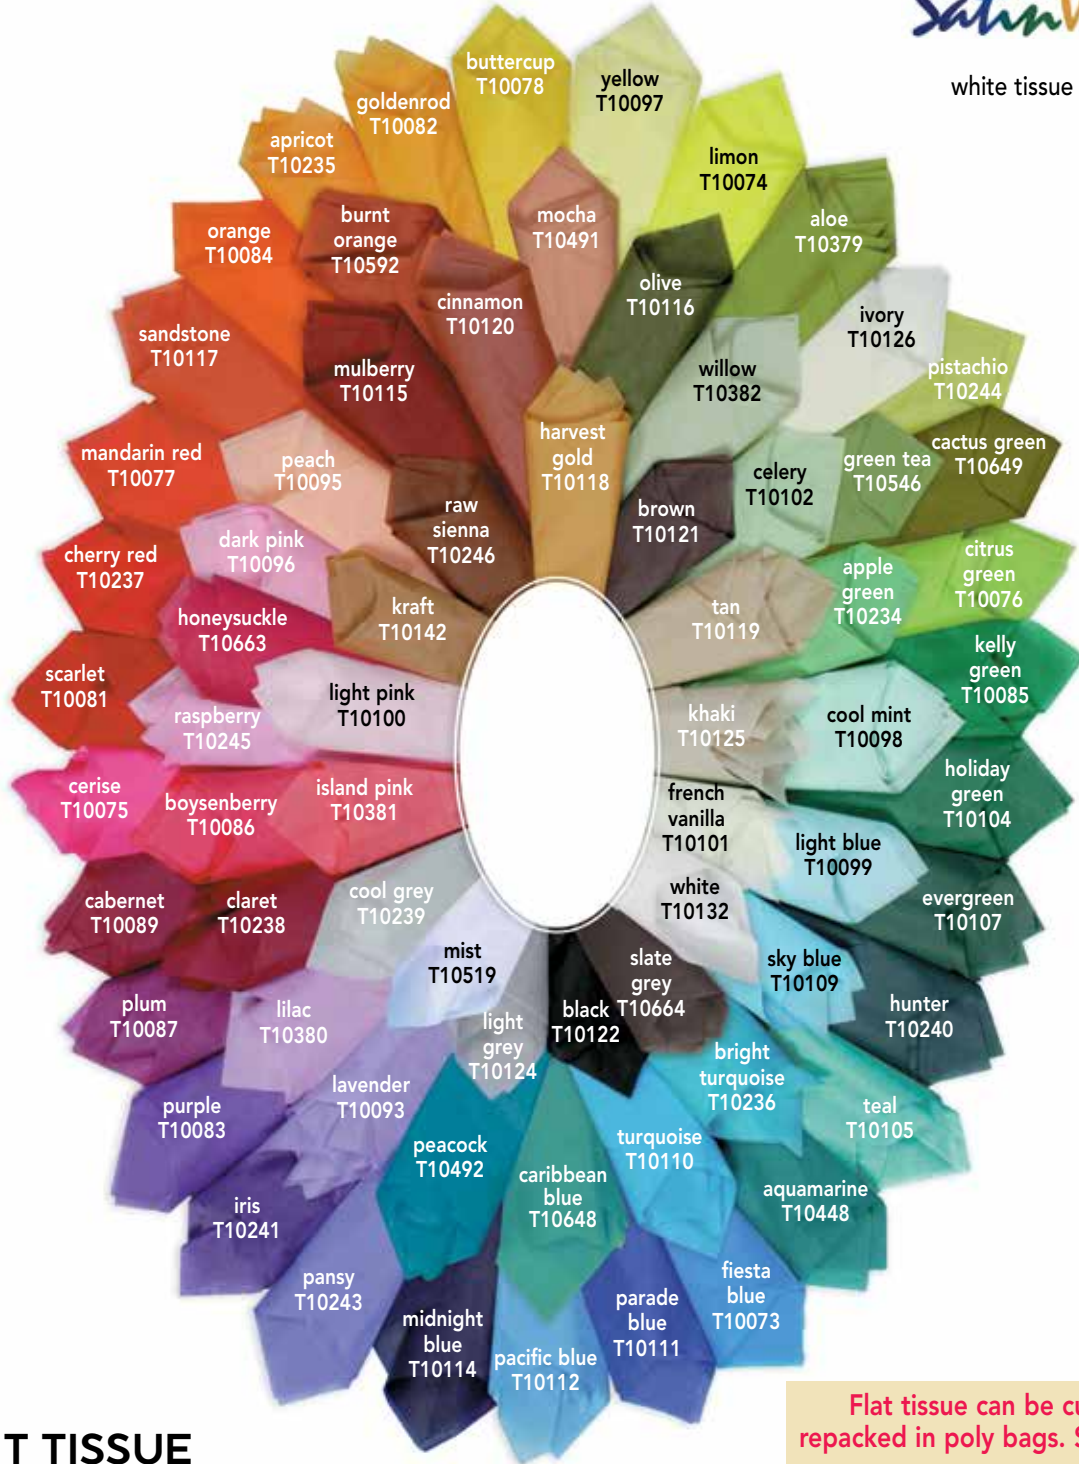

**SOLID TISSUE**

Made in USA 

Contains recycled fiber.

white tissue on p.41

**FLAT TISSUE**

Flat tissue can be cut and repacked in poly bags. See p.110.

T10710  
Black

T10725  
Cherry Red

T10726  
Holiday Green

T10727  
Cerise

T10728  
Citrus Green

T10729  
French Vanilla

T10730  
Purple

T10731  
Buttercup

T10732  
Parade Blue

T10733  
Light Grey

**SATINWRAP® TISSUE COLORS**

item#	sheet size	sheets/pack	wt./pack	1-9 packs	10-24 packs	25+ packs
see photo	20" x 30" - quire	480	7#	\$37.00	\$34.20	\$31.75
see chart	20" x 30" - flat	480	7#	\$37.00	\$34.20	\$31.75